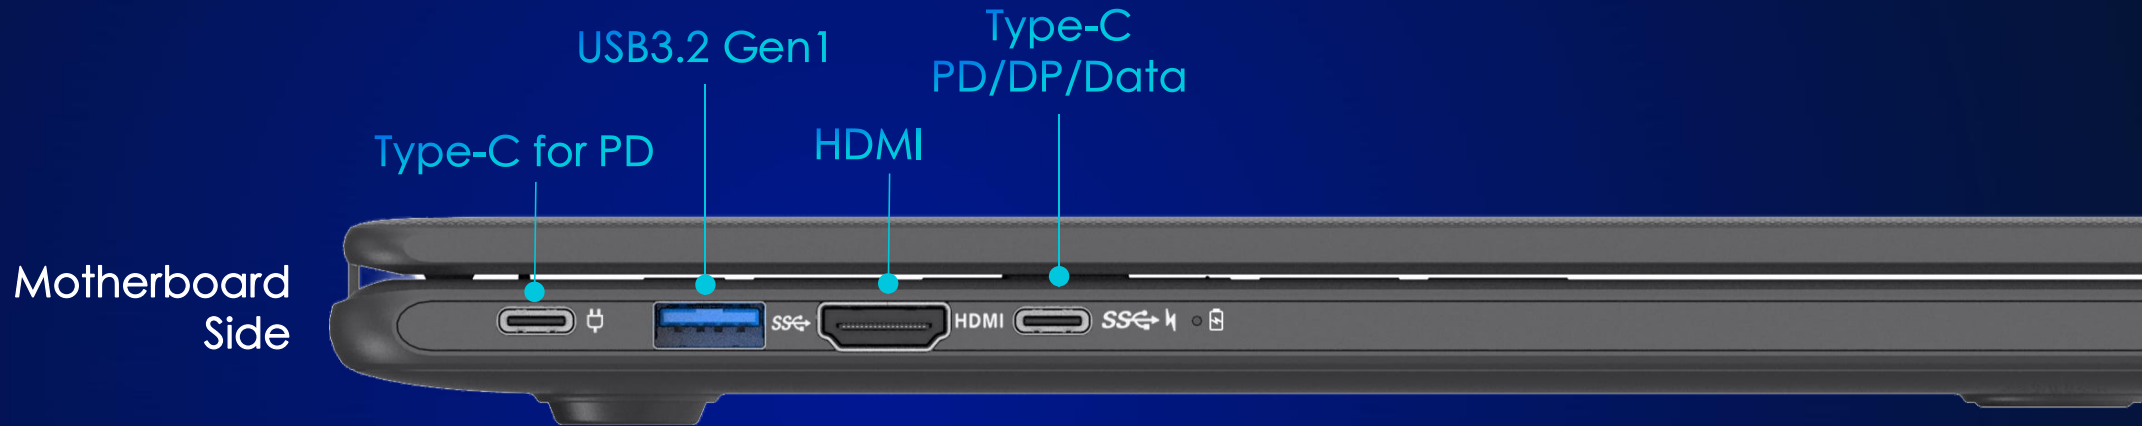

Anchored Keycaps

Detachable Keyboard

High Compatibility

Big Core
High-performance
Small core option

FAN solution
15W thermal
Fanless option

65Wh battery
7.6V/8500mAh
3800mAh option

2*SO-DIMM
Slot support
Onboard option

1*SSD
M.2 2280
eMMC option

M.2 Wifi
Wifi6/ 6E + BT5.3
Onboard option

Rich I/O

Immersive Vision

14"

14inch 16:9
Narrow bezel

IPS

178° view-angle
with anti-glare

1080P

1920 × 1080 FHD
Pure picture

Friendly Experience

Power&Wifi LED

Privacy Camera Switch

3D Texturing
on A/C Cover

Fingerprint

Six Views