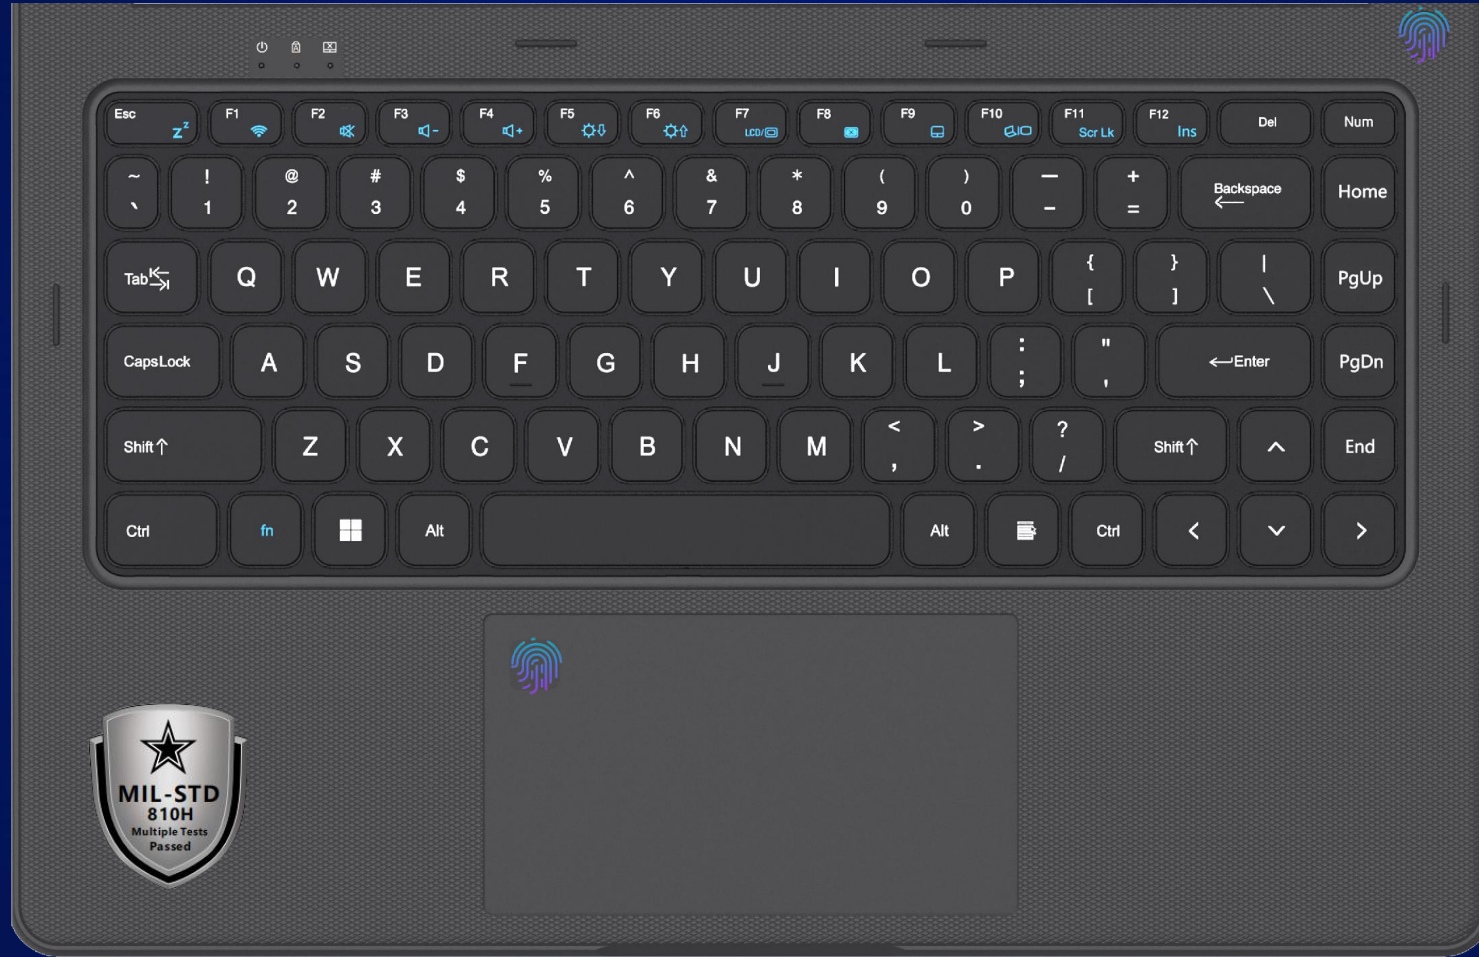

Reliability

76cm drop protection

300CC Waterproof

Anchored Keycaps

Detachable Keyboard